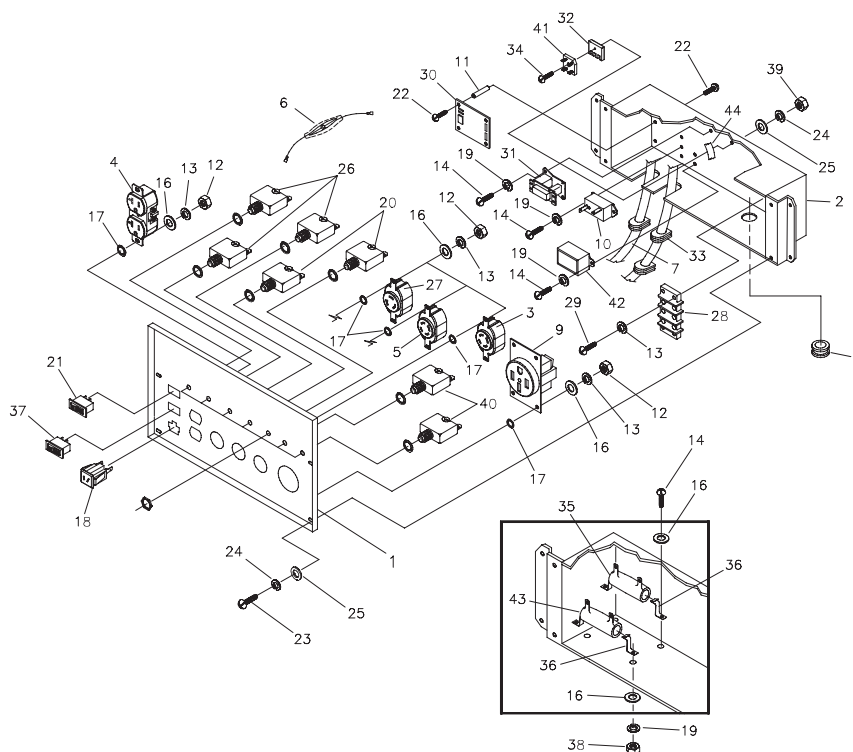

<b>Parts Not Illustrated</b>	
692099	MUFFLER
690898	CLAMP, Muffler
691513	BRACKET, Muffler
392390	SPARK ARRESTOR
690661	SCREW, Set
692056	BOLT
692359	SCREW
191423GS	MANUAL, Operator's
MS5375	MANUAL, Engine
BB3061GS	OIL BOTTLE
B4177GS	CHARGE, Battery Float
B3518GS	CAP, Funnel, Oil Bottle
43438GS	PLUG, 120/240V, 30A, 4 Prong
93568GS	PLUG, 125V, 20A
100523GS	PLUG, 120V/30A, 3 Prong
5049S	OIL FILTER
B4767GS	COVER, Storage
65787GS	CABLE, Battery Charge
394018S	ELEMENT, Air Filter
272490S	PRE-CLEANER, Air
72347GS	SPARK PLUG
193985GS	KIT, Decals, Service

# EXPLODED VIEW AND PARTS LIST – CONTROL PANEL

Item	Part #	Description
1	AB4432GS	PANEL, Control
2	B95906GS	BOX, Control
3	43437GS	OUTLET, 120/240V, 30A Locking
4	68759GS	OUTLET, 120V, 20A Duplex
5	68868GS	OUTLET, 120V, 30A Locking
6	B5112GS	ASSY, Diode
7	186102GS	ASSY, Engine Harness
8	90576GS	GROMMET, Rubber
9	B4262GS	OUTLET, 120/240V, 50A
10	87962GS	BREAKER, Circuit
11	93929GS	STAND OFF, 1/2" Hex
12	*	NUT, M4 - 0.7 Hex
13	*	WASHER, Lock, #8 M4
14	*	SCREW, M3 - .05 x 10mm
16	*	WASHER, Flat, #8
17	*	WASHER, #8 Shakeproof
18	90418GS	OUTLET, 12V DC Snap
19	*	WASHER, Lock, M3
20	75207AGS	BREAKER, Circuit, 30A
21	78653GS	SWITCH, Run - Stop
22	*	SCREW, M3 - 0.5 x 20mm
23	*	SCREW, M5 - .08 x 12mm
24	*	WASHER, Lock, M5